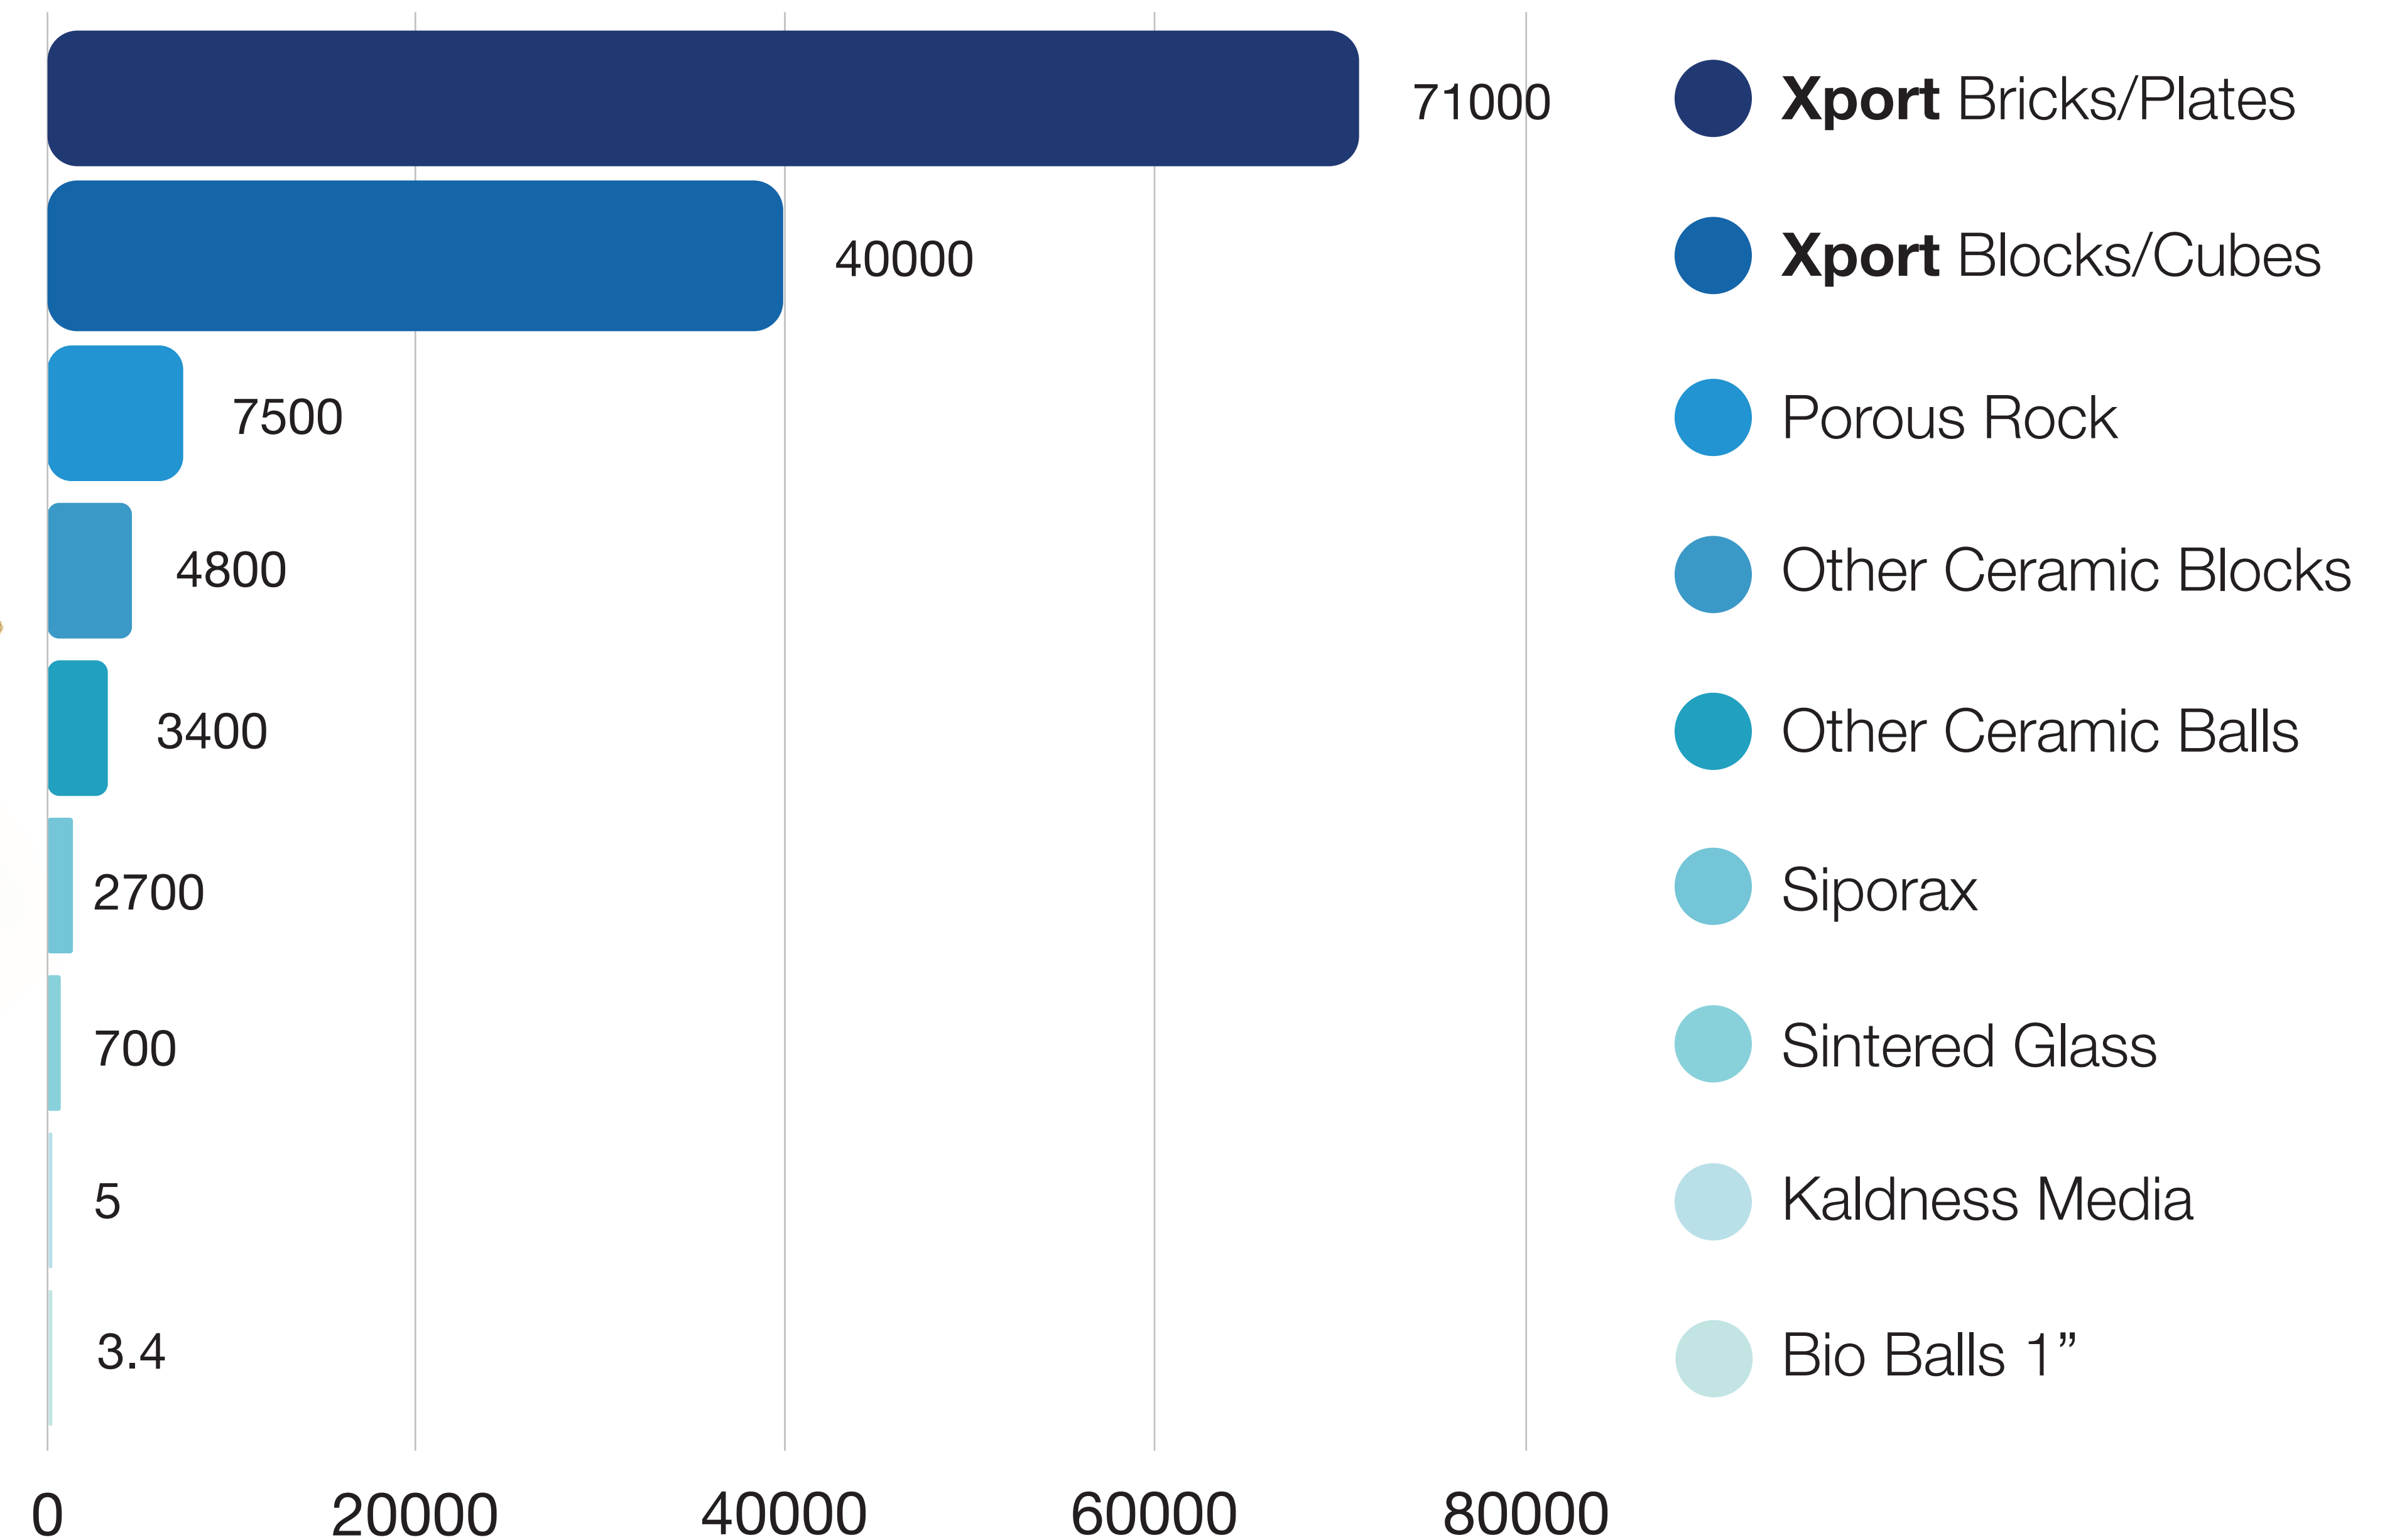

surface area matters

Xport: more surface area than any other filtration media in the world

- 10x more surface area than competing products
- Wicks water and stays wet for days, allowing bacteria to remain alive much longer
- Injected with sulfur or ferric oxyhydroxide to facilitate bacterial growth or remove pollutants
- Contains coral aragonite powder to buffer pH and provide long bacteria life

Xport comparison with common media Ft²/Liter

BRIGHTWELLAQUATICS®