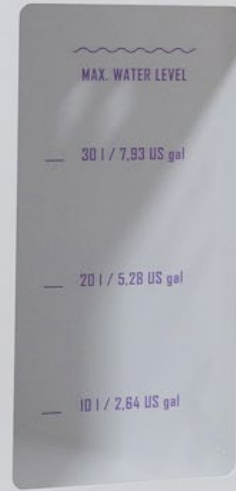

Aquaforest
OCEANGUARD 605