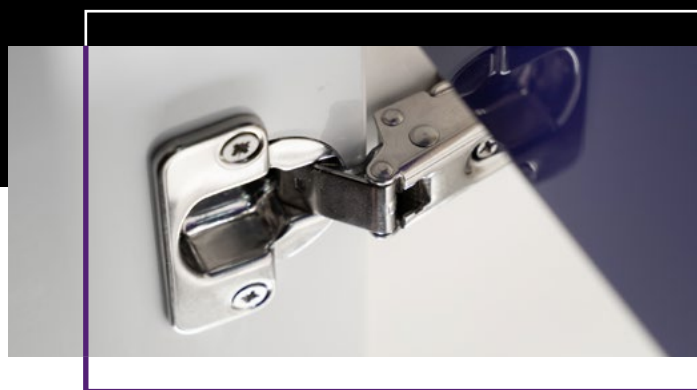

Aquaforest®

OCEANGUARD

REDESIGN WITHOUT HASSLE

The minimalist design perfectly fits any interior, and the removable waterproof external panels will allow you changing the color of the cabinet without disassembling or moving the aquarium.

We combined aesthetics with practicality, which is why we focus on the convenience of use! The modern design allowed us to create the right amount of space for the daily aquarium service, as well as to create a comfortable shelf (e.g. for a dosing pump) and a place for a chiller.

- HIGH PRESSURED, MULTILAYERED HARDWOOD PLYWOOD
- HINGES MADE OF THE HIGHEST QUALITY JAPANESE STAINLESS STEEL
- RESISTANT TO SALT AND CHEMICALS
- ULTRA STRONG A2 STAINLESS STEEL SCREWS
- ASSEMBLED BY AQUAFORREST, GUARANTEE OF CORRECT ASSEMBLY AND SAFETY

CARBON BLACK

WARM SAND

DARK GREY

RHIND

CRUSHED ICE

ULTRA WHITE